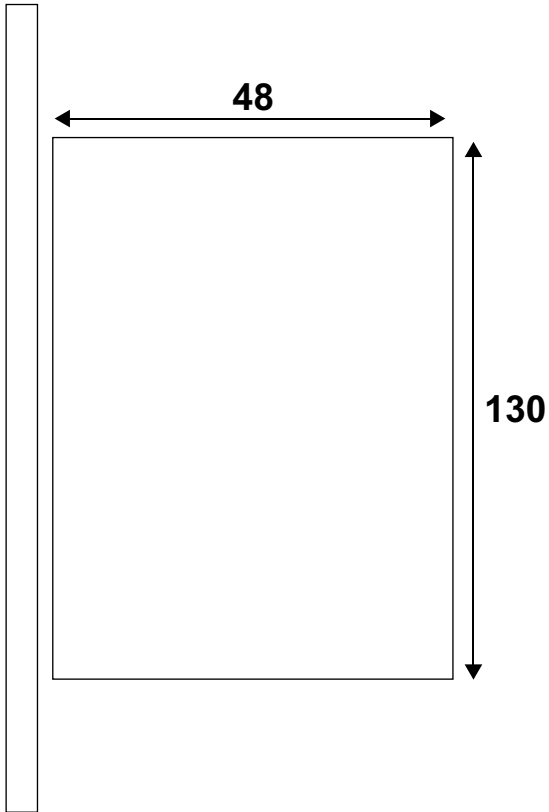

## WiFi Lighting Control System 12 Module

ARA12/228W/IF7055/18

ARA12/228/IF7058/18

All dimensions are in mm

Side View

Back Side View