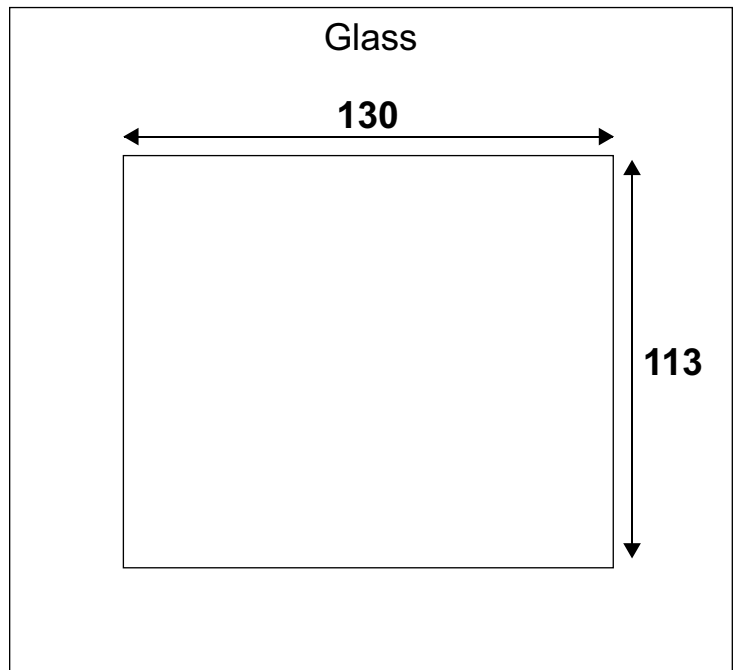

## WiFi Lighting Control System 12 Module

ARA12/228W/IF7055/18

ARA12/228/IF7058/18

All dimensions are in mm

Side View

Back Side View